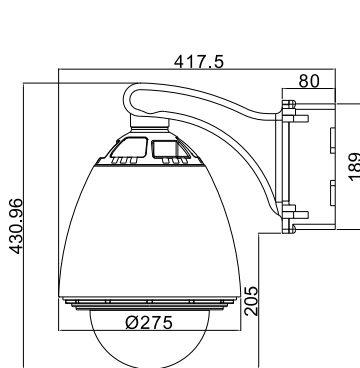

VT-27W 球型防護罩

相關產品

VT-9009N 壁掛支架	VT-9007 外 90° 支架
VT-9010 變壓器盒	C701 連接板
VT-9006 倒吊支架	C603 連接板
VT-9002 柱式支架	

產品尺寸

外部尺寸圖